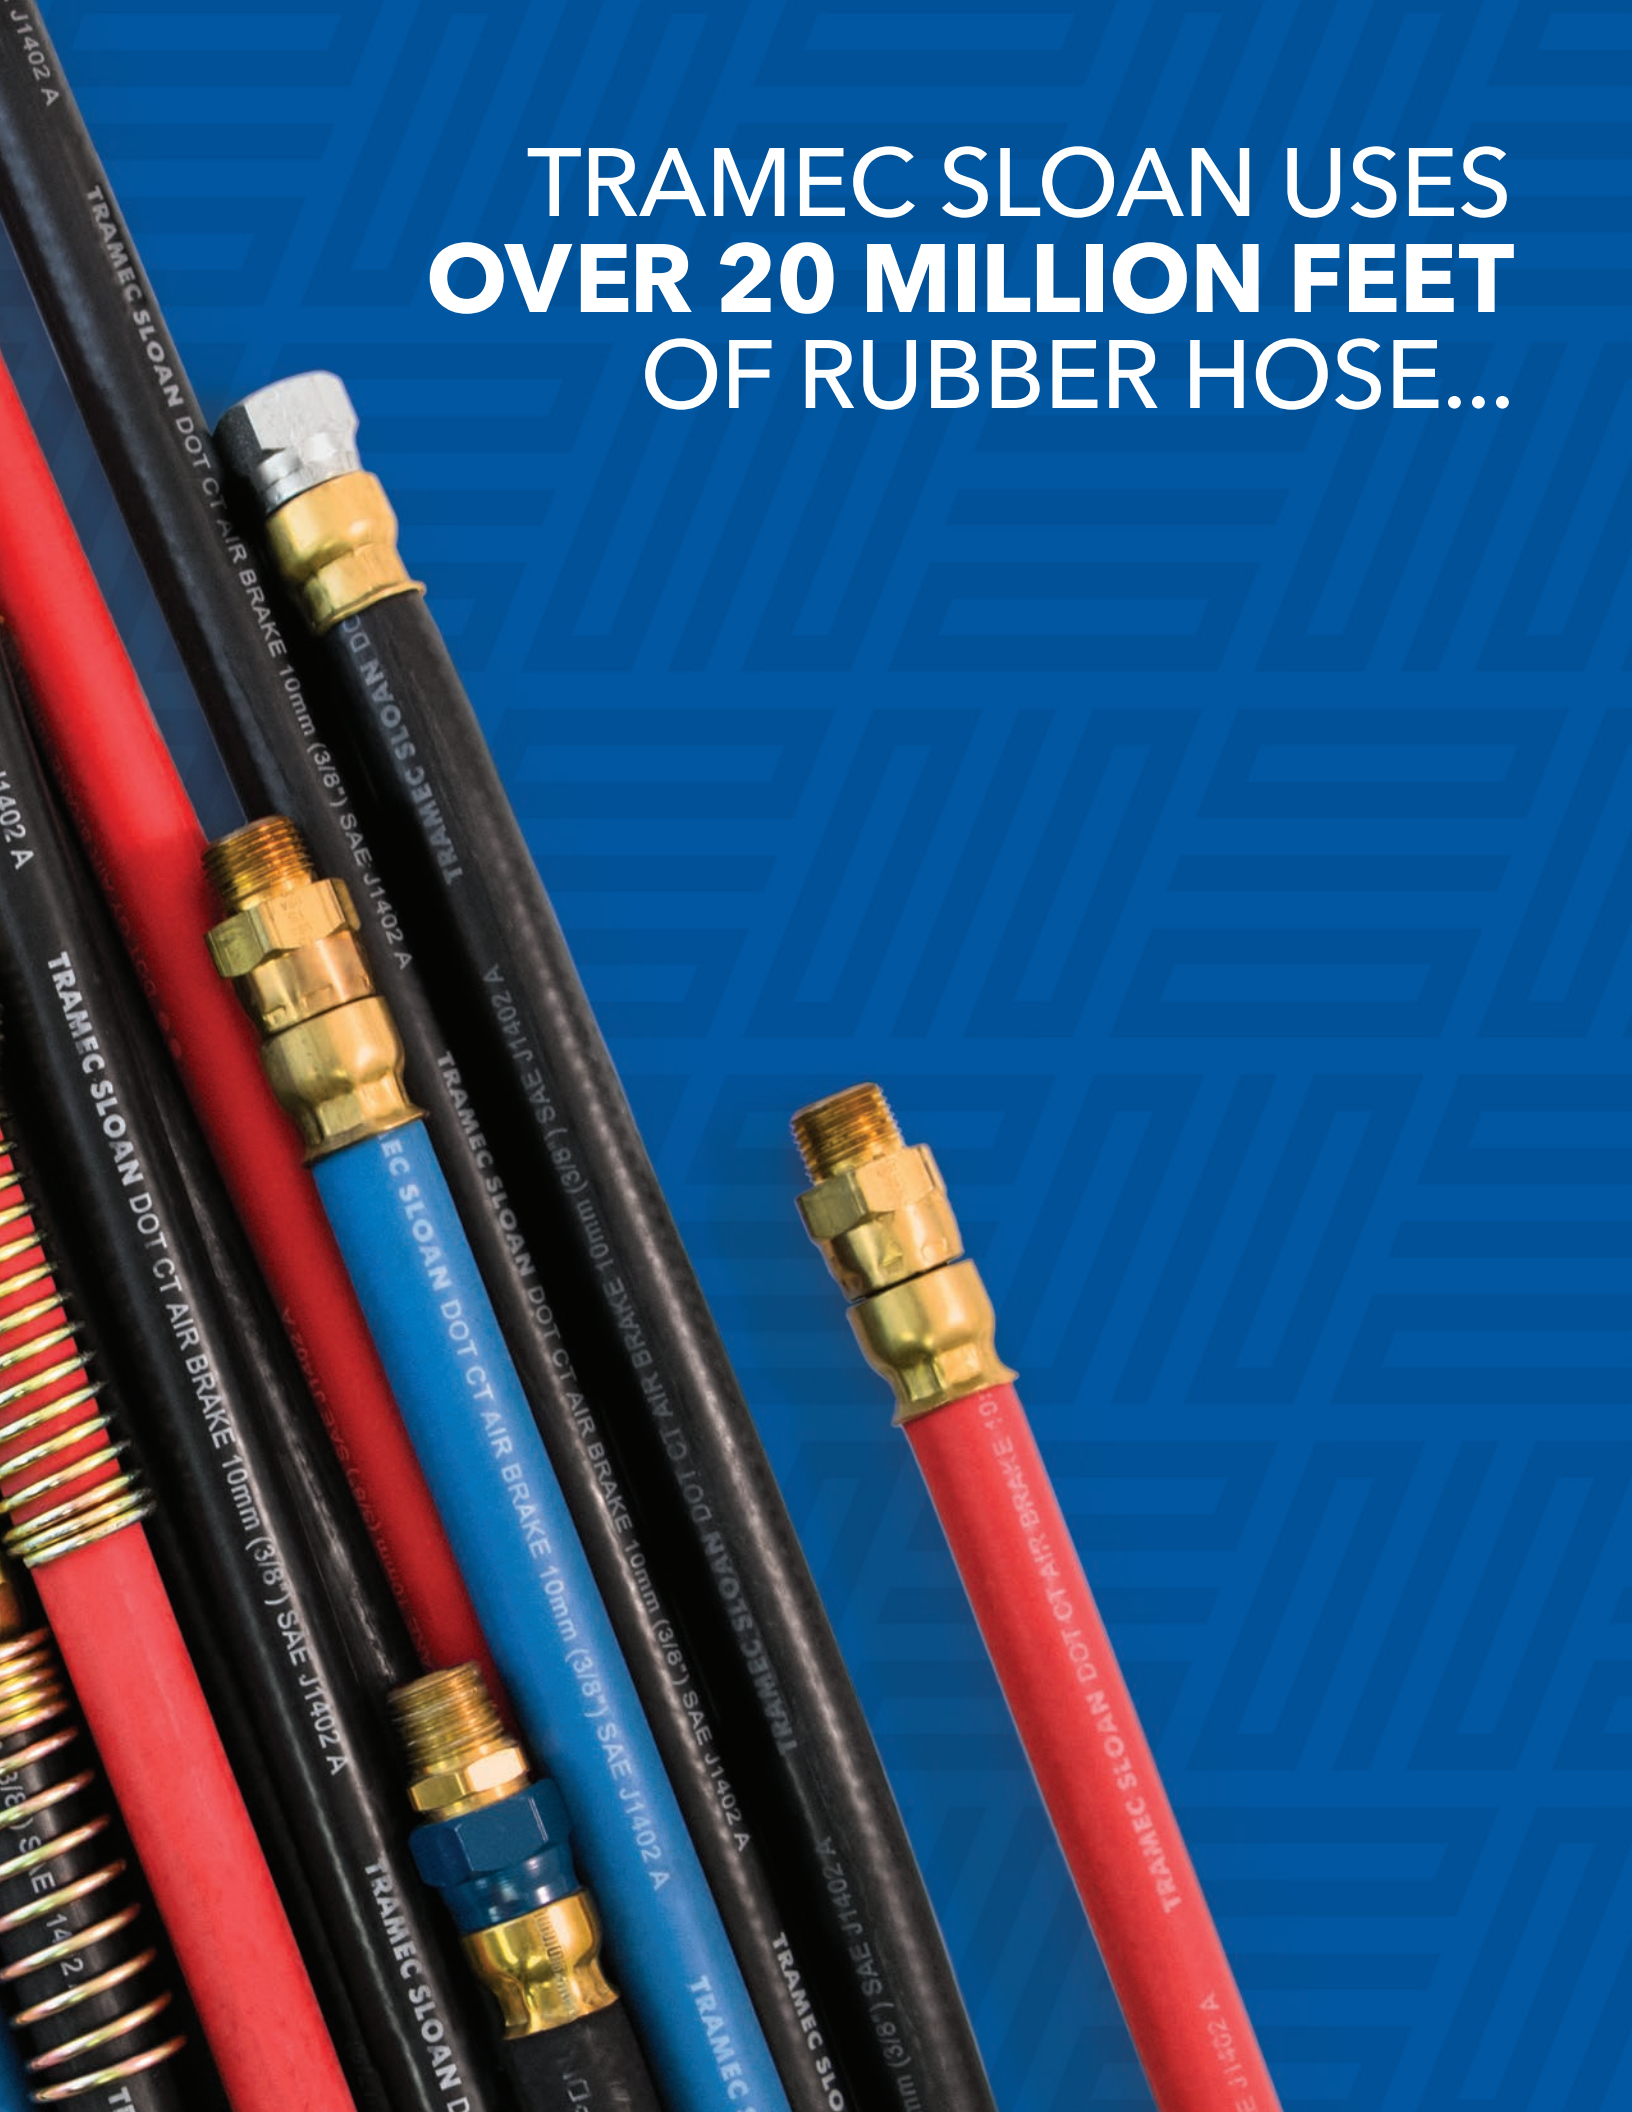

## DELIVERING QUALITY, SELECTION & SERVICE

SERVING OEM AND AFTERMARKET  
CUSTOMERS FOR **MORE THAN 35 YEARS.**

800.336.7778 | [TRAMECSLOAN.COM](http://TRAMECSLOAN.COM)

INDUSTRIAL MARKET

TRAMEC SLOAN USES  
**OVER 20 MILLION FEET**  
OF RUBBER HOSE...